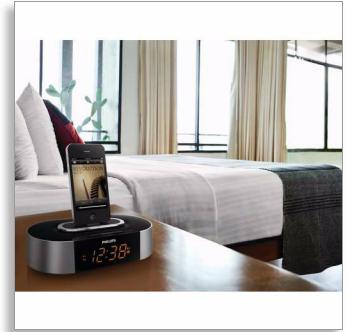

Philips
Alarm Clock radio for
iPod/iPhone

MP3 Link

AJ7030D

Wake up to your iPod/iPhone music

Rise and shine to favorite tunes from your iPod/iPhone or FM with the dashing Philips Clock radio that will brighten your room - and mornings! Its smart dock lets you charge your devices without the need to remove its protective casing.

- Dock any iPod/iPhone, even in its case
- Auto clock synchronization with iPod/iPhone when docked
- MP3 Link for portable music playback
- Time and alarm backup for on-time wakeup even with power cut
- Sleep timer for easy falling asleep to your favorite music

Start the day your way

- Wake up to your iPod/ iPhone music or radio tunes
- Gentle wake for a pleasant wake up experience
- Dual alarm to wake you and your partner at different times

PHILIPS

Highlights

Dock iPod/iPhone in its case