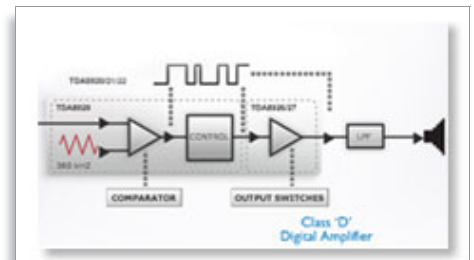

SBA1610PUR/37

Highlights

Class D Digital Amplifier

Class 'D' Digital Amplifier takes an analog signal, converts it into a digital signal and then amplifies the signal digitally. The signal then enters a demodulation filter to give the final output. The amplified digital output delivers all the advantages of digital audio, including improved sound quality. In addition, Class 'D' Digital Amplifier has greater than 90% efficiency compared to traditional AB amplifiers. This high efficiency translates into a powerful amplifier with a small footprint.