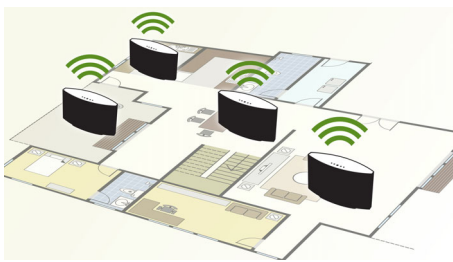

Powerful room-filling sound

- Powerful room-filling sound with 4 audiophile-grade drivers

PHILIPS

Highlights

Spotify as a remote

Using Spotify Connect you can easily browse, explore, and play music from any room in the house using your smart device as a remote. With a direct Spotify connection, you can play music straight from the cloud so your smart device can be used for calls, videos or even go out of range without interrupting your music. This is also more battery friendly, since energy used for music is minimized. All the same great Spotify features are there, from its ready-made lists to its high sampling rates. Everything you need to discover new music and hear it at its best.

Multiroom speakers

Multiroom speakers let you play songs in one room, or in many at the same time, so your music can either follow you around the house or stay where you want it. Each person can play to any selected speaker, and when additional speakers are purchased they can be added to the system wirelessly and easily.