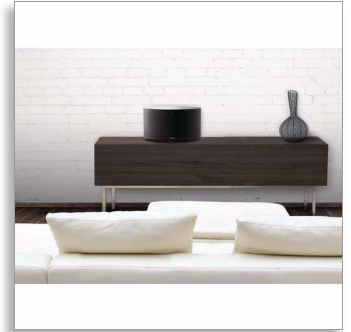

Philips
Spotify multiroom speaker

Spotify Connect
Multiroom
Just hit "PLAY"

SW750M

Spotify in every room

Enjoy authentic sound conveniently with 4 audiophile drivers and Spotify Connect. Play Spotify on any speaker using the Spotify app as a remote, expand your system wirelessly to any room and hit play to start where you left off.

Using Spotify app as a remote for your speakers

- Spotify Connect for an effortless native app experience
- Music streams directly on speakers, save mobile battery
- Music keeps playing through calls, videos and games
- Direct access buttons - no app required, for easier control

Powerful room-filling sound

- Powerful room-filling sound with 4 audiophile-grade drivers

PHILIPS

Highlights

Spotify as a remote

Using Spotify Connect you can easily browse, explore, and play music from any room in the house using your smart device as a remote. With a direct Spotify connection, you can play music straight from the cloud so your smart device can be used for calls, videos or even go out of range without interrupting your music. This is also more battery friendly, since energy used for music is minimized. All the same great Spotify features are there, from its ready-made lists to its high sampling rates. Everything you need to discover new music and hear it at its best.

Four audiophile-grade drivers

Equipped with 4 audiophile-grade drivers, this speaker creates powerful room-filling sound while its two bass ports expand low frequency bass, creating a truly immersive and dynamic sound. Enjoy powerful sound in a compact size.