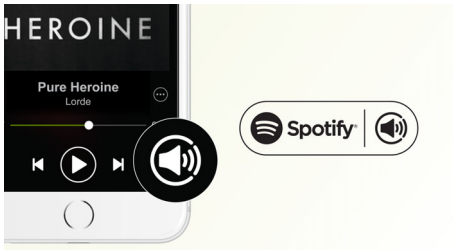

Using Spotify app as a remote for your speakers

- Spotify Connect for an effortless native app experience
- Music streams directly on speakers, save mobile battery
- Music keeps playing through calls, videos and games
- Direct access buttons - no app required, for easier control

Multiroom speakers for you and your family

- Play music from one speaker at a time or all at once
- Philips companion app simplify wireless speaker setup

Just hit 'PLAY' button

- One-press 'Play' for the last heard Spotify track
- Flip from room (speaker A) to room (speaker B)
- Press 'Play' for 'Music Follows Me'

Powerful room-filling sound

- Powerful room-filling sound with 4 audiophile-grade drivers

PHILIPS

Highlights

Spotify as a remote

Using Spotify Connect you can easily browse, explore, and play music from any room in the house using your smart device as a remote. With a direct Spotify connection, you can play music straight from the cloud so your smart device can be used for calls, videos or even go out of range without interrupting your music. This is also more battery friendly, since energy used for music is minimized. All the same great Spotify features are there, from its ready-made lists to its high sampling rates. Everything you need to discover new music and hear it at its best.