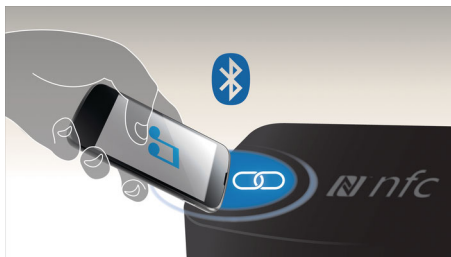

Easy to use

- One-Touch with NFC-enabled smartphones for Bluetooth pairing
- Handy remote control for extra convenience
- CD Shuffle/Repeat for personalized music enjoyment
- 20-track CD programmable
- Stereo headphone jack for better personal music enjoyment

Powerful sound you can hear and feel

- Bass Reflex Speaker System delivers a powerful, deeper bass
- Dynamic Bass Boost for deep and dramatic sound

PHILIPS

Highlights

Stream music via Bluetooth™

Bluetooth is a short range wireless communication technology that is both robust and energy-efficient. The technology allows easy wireless connection to iPod/iPhone/iPad or other Bluetooth devices, such as smartphones, tablets or even laptops. So you can enjoy your favorite music, sound from video or game wireless on this speaker easily.

NFC technology

Pair Bluetooth devices easily with one-touch NFC (Near Field Communications)

technology. Just tap the NFC enabled smartphone or tablet on the NFC area of a speaker to turn the speaker on, start Bluetooth pairing, and begin streaming music.

USB Direct for MP3 music

USB Direct for MP3 music playback

Bass Reflex Speaker System

Bass Reflex Speaker System delivers a deep bass experience from a compact loudspeaker box system. It differs from a conventional loudspeaker box system in the addition of a bass pipe that is acoustically aligned to the woofer to optimize the low frequency roll-off of the system. The result is deeper controlled bass and lower distortion. The system works by resonating the air mass in the bass pipe to vibrate like a conventional woofer. Combined with the response of the woofer, the system