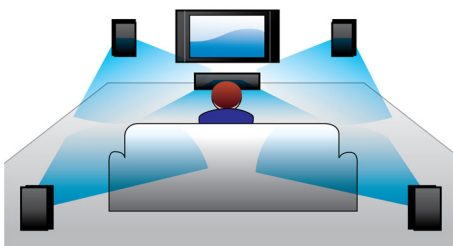

PHILIPS

Highlights

600W RMS power

600W RMS power delivers great sound for movies and music

Dolby Digital

Because Dolby Digital, the world's leading digital multi-channel audio standards, make use of the way the human ear naturally processes sound, you experience superb quality surround sound audio with realistic spatial cues.

Karaoke for endless singing

Karaoke for endless singing entertainment at home

HDMI for HD movies

HDMI is a direct digital connection that can carry digital HD video as well as digital multichannel audio. By eliminating the conversion to analog signals it delivers perfect picture and sound quality, completely free from noise. Movies in standard definition can now be enjoyed in true high definition resolution - ensuring more details and more true-to-life pictures.