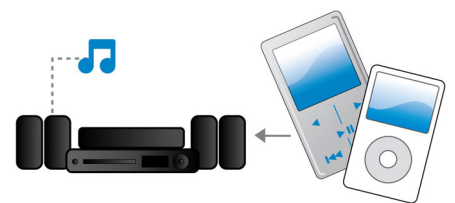

Karaoke for endless singing

Karaoke for endless singing entertainment at home

HDMI for HD movies

HDMI is a direct digital connection that can carry digital HD video as well as digital multichannel audio. By eliminating the conversion to analog signals it delivers perfect picture and sound quality, completely free from noise. Movies in standard definition can now be enjoyed in true high definition resolution - ensuring more details and more true-to-life pictures.

Audio in

Audio in allows you to easily play your music directly from your iPod/iPhone/iPad, MP3 player, or laptop via a simple connection to your home cinema. Simply connect your audio device to the Audio in jack to enjoy your music with the superior sound quality of the Philips home cinema system.