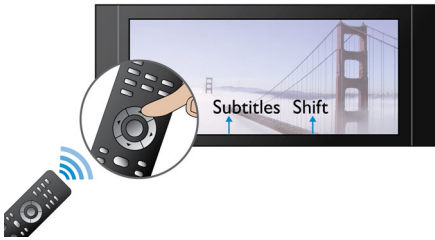

Hear more

- Dolby TrueHD for high fidelity 7.1 surround sound

Engage more

- BD-Live (Profile 2.0) to enjoy online Blu-ray bonus content
- Hi-Speed USB 2.0 Link plays video/music from USB flash drive
- Enjoy all your movies and music from CD and DVD
- EasyLink to control all HDMI CEC devices via a single remote

PHILIPS

Highlights

Subtitle Shift

Subtitle Shift is an enhancement feature that lets users manually adjust a movie's subtitle positioning on the television or computer screen. Using the remote control, users can shift the subtitles up and down on the screen. On widescreen displays, such as 21:9 cinema and projectors, the subtitles sometimes get cut off. In order to see them clearly, the user has to change the display aspect ratio, which defeats the purpose of the widescreen. With the Subtitle Shift feature, the user can retain the correct display aspect ratio and have the subtitles ideally positioned on the screen.