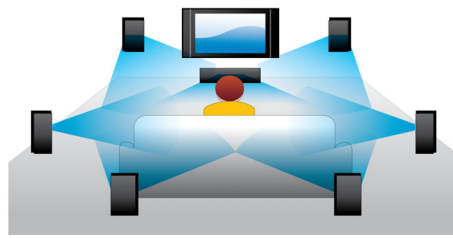

PHILIPS

Highlights

Subtitle Shift

Subtitle Shift is an enhancement feature that lets users manually adjust a movie's subtitle positioning on the television or computer screen. Using the remote control, users can shift the subtitles up and down on the screen. On widescreen displays, such as 21:9 cinema and projectors, the subtitles sometimes get cut off. In order to see them clearly, the user has to change the display aspect ratio, which defeats the purpose of the widescreen. With the Subtitle Shift feature, the user can retain the correct display aspect ratio and have the subtitles ideally positioned on the screen.

Blu-ray Disc playback

Blu-ray Discs have the capacity to carry high definition data, along with pictures in the 1920 x 1080 resolution that defines full high definition images. Scenes come to life as details leap at you, movements smoothen and images turn crystal clear. Blu-ray also delivers uncompressed surround sound - so your audio experience becomes unbelievably real. The high storage capacity of Blu-ray Discs also allow a host of interactive possibilities to be built in. Seamless navigation during playback and other exciting features like pop-up menus bring a whole new dimension to home entertainment.

Dolby TrueHD

Dolby TrueHD delivers 7.1 channels of the finest sound from your Blu-ray Discs. Audio reproduced is virtually indistinguishable from the studio master, so you hear what the creators intended for you to hear. Dolby TrueHD completes your high definition entertainment experience.

BD-Live (Profile 2.0)

BD-Live opens up your world of high definition even further. Receive up-to-date content just by connecting your Blu-ray Disc player to the internet. Exciting new things like exclusive downloadable content, live events, live chats, gaming and on-line shopping all await you. Ride the high definition wave with Blu-ray Disc playback and BD-Live