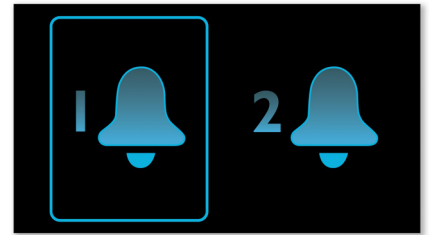

Dual alarm

The Philips audio system comes with two alarm times. Set one alarm time to wake you up and the other time to wake up your partner.

Time and alarm backup

When there is a power failure, this intelligent clock will still maintain and keep its reliable time and your settings. The scheduled alarm remains active even when its display is off - all thanks to a pre-installed battery. When the power comes back on, there is no need to adjust the clock or reinstate settings. More amazingly, even if power supply is not restored, the battery provides enough energy for the buzzer to go off at the alarm time you have set - making sure you never wake up late.