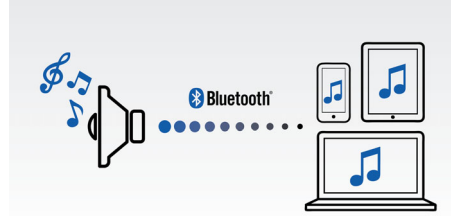

AD385/12

Highlights

Bass Reflex Speaker System

Bass Reflex Speaker System delivers a deep bass experience from a compact loudspeaker box system. It differs from a conventional loudspeaker box system in the addition of a bass pipe that is acoustically aligned to the woofer to optimize the low frequency roll-off of the system. The result is deeper controlled bass and lower distortion. The system works by resonating the air mass in the bass pipe to vibrate like a conventional woofer. Combined with the response of the woofer, the system extends the overall low frequency sounds to create a whole new dimension of deep bass.

Play and charge via Lightning

Enjoy your favorite music while charging your iPod/iPhone via the new Lightning connector! Just dock it directly on the speaker to play your hand-picked tunes in superb sound. It also charges your device

quickly while playing, so you don't have to work about the battery running out.

Wireless music streaming

Bluetooth is a short range wireless communication technology that is both robust and energy-efficient. The technology allows easy wireless connection to iPod/iPhone/iPad or other Bluetooth devices, such as smartphones, tablets or even laptops. So you can enjoy your favorite music, sound from video or game wireless on this speaker easily.