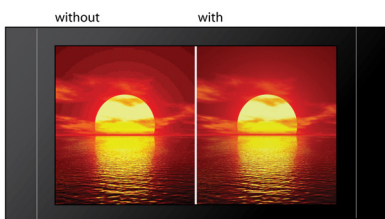

12-bit/108MHz video processing

12-bit Video DAC is a superior Digital-to-Analogue-Converter that preserves every

detail of the authentic picture quality. It shows subtle shades and smoother graduation of colors, resulting in a more vibrant and natural picture. The limitation of the usual 10bit DAC become in particular apparent while using large screens and projectors.