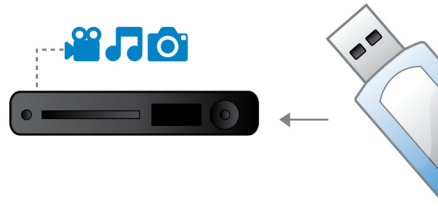

## USB Media Link

The Universal Serial Bus or USB is a protocol standard that is conveniently used to link PCs, peripherals and consumer electronic equipment. With USB Media Link, all you have to do is plug in your USB device, select the movie, music or photo and play away.