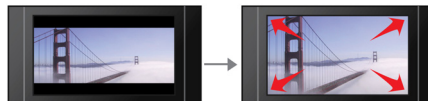

## 12-bit/108MHz video processing

12-bit Video DAC is a superior Digital-to-Analogue-Converter that preserves every

detail of the authentic picture quality. It shows subtle shades and smoother graduation of colors, resulting in a more vibrant and natural picture. The limitation of the usual 10bit DAC become in particular apparent while using large screens and projectors.

## USB Media Link

The Universal Serial Bus or USB is a protocol standard that is conveniently used to link PCs, peripherals and consumer electronic equipment. With USB Media Link, all you have to do is plug in your USB device, select the movie, music or photo and play away.

## Screen Fit

Whatever you're watching, and on any TV, Screen Fit ensures that the picture fills the whole screen. Annoying black bars on the top and bottom are eliminated, without any tedious manual adjustments to make. Simply press the Screen Fit button, choose the format and enjoy your movie in full-screen