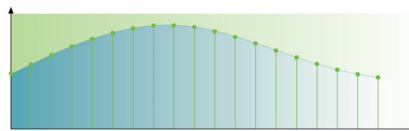

## 192kHz/24 bit audio DAC

192KHz sampling enables you to have an accurate representation of the original sound curves. Together with a 24-bit resolution, more information is captured from the original analogue sound wave form, giving a much richer audio reproduction.