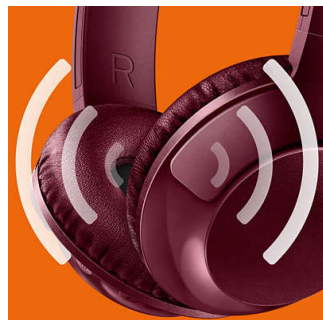

Big, bold bass

This is big, powerful bass that lets you really feel the beat. Don't let the sleek design fool you – specially tuned drivers and bass vents produce ultra-low end frequencies to create a unique BASS+ sound signature.