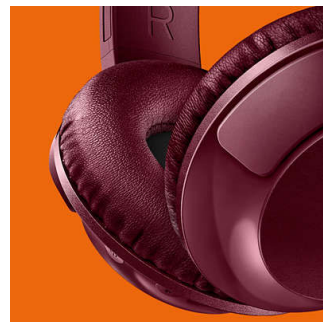

Soft cushions

Soft, breathable ear cushions provide great comfort over long listening sessions.