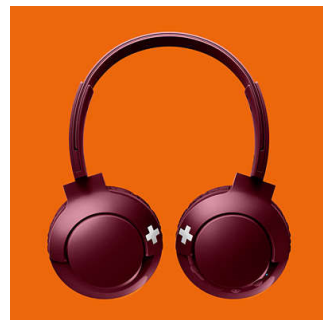

Flat folding

With their flat folding design, BASS+ headphones are easy to fold and store away, making them your ideal travel companion.