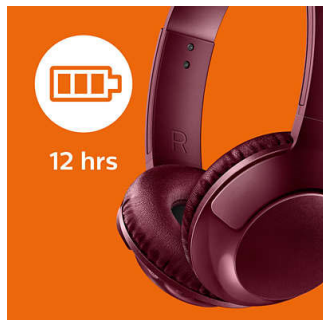

Highlights

12-hour playtime

With 12 hours of playtime, you'll have enough power to keep your music going all day.