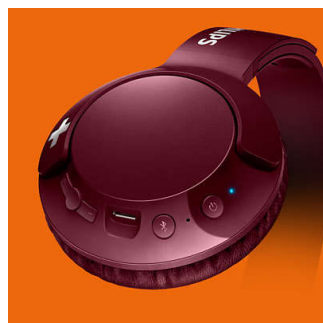

## Adjustable fit

Designed for optimal fit, BASS+ headphones feature swiveling earshells and an adjustable headband to ensure a great fit for all wearers.

## Big, bold bass

This is big, powerful bass that lets you really feel the beat. Don't let the sleek design fool you – specially tuned drivers and bass vents produce ultra-low end frequencies to create a unique BASS+ sound signature.

## Button controls

Button controls on the right ear shell enable you to control music and calls with a press.