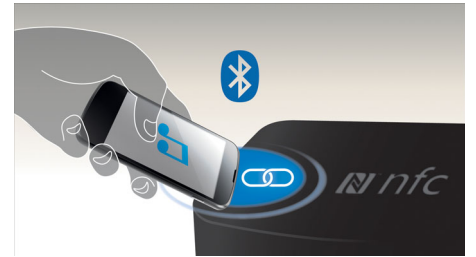

## Bluetooth wireless streaming

Bluetooth wireless music streaming from your music devices

## Miracast™

Miracast™ is a peer-to-peer wireless screencasting standard formed via Wi-Fi Direct connections. Simplified user interface like mirroring the portable device's screen to a bigger screen on a Miracast™ certified device, not limited by pre-built codecs for decoding.

## NFC technology

Pair Bluetooth devices easily with one-touch NFC (Near Field Communications) technology. Just tap the NFC-enabled smartphone or tablet on the NFC area of a speaker to turn the speaker on, start Bluetooth pairing and begin streaming music.