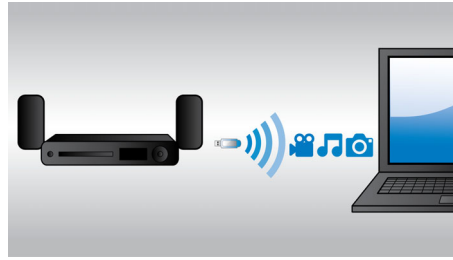

## Built-in Wi-Fi

Thanks to built-in Wi-Fi, by simply connecting your home theatre directly to your home network, you can experience a rich selection of popular online services. You can enjoy some of the best websites offering movies, pictures, infotainment and other online content tailored to fit your TV screen.