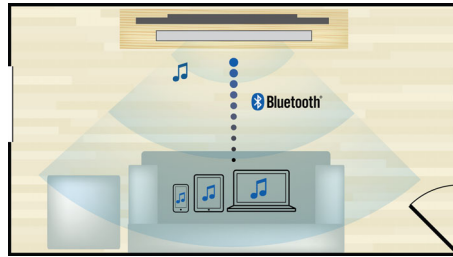

Bluetooth wireless streaming

Bluetooth wireless music streaming from your music devices