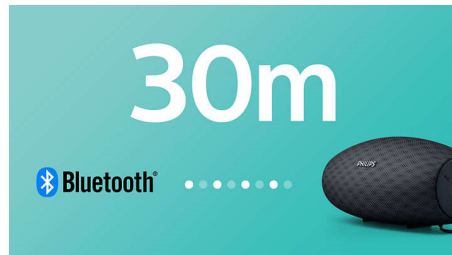

### Wireless music streaming

Bluetooth is a wireless communication technology that is both robust and energy-

efficient. The technology allows easy wireless connection to iPod/iPhone/iPad or other Bluetooth devices, such as smartphones, tablets or even laptops. So you can easily enjoy your favourite music and sound from videos or games wirelessly on this speaker.

### 30 m Bluetooth range

Move freely around with your smart phone, without worrying about dropping your music. EverPlay speaker offers an incredibly stable and long range Bluetooth connection up to 30 metres or 100 feet, three times faster than industry standards. The speakers are equipped with a sensitivity antenna and radio frequency filter to minimise background interference.