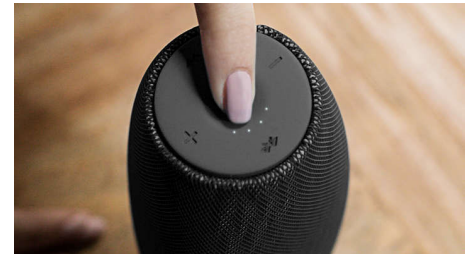

Battery indicator

Finally, a Bluetooth speaker that provides a simple, clear way to see how much remaining power you have! With EverPlay, simply push the power button to see how much battery is left.

USB strap

Recharging has never been so easy. When the power starts to run low, use the handy two-in-one strap-USB charging cable. Plug it in for power, or use it to attach the speaker to a bag for easy portability.