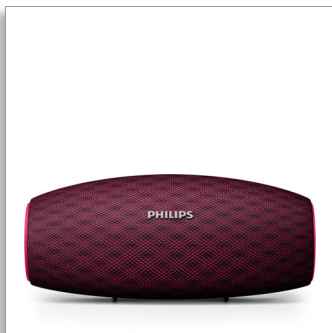

Philips  
wireless portable speaker

**10 W, 10 hr**

Long Bluetooth range  
Waterproof, dustproof  
Quick charge option

**BT6900P**

## Music never stops

My music never stops. EverPlay wireless portable speaker keeps playing all the time without interruption thanks to the strong Bluetooth connection and intuitive charging options. Its custom fabric makes it beautiful as well as super durable

### Intuitive charging

- Quick-charge recharges speaker 3 times faster
- Battery indicator to easily view power level
- USB cable doubles as a strap

### Strong Bluetooth connection

- Wireless music streaming via Bluetooth
- Strong Bluetooth connection up to 30 m or 100 ft
- Built-in microphone for hands-free phone calls