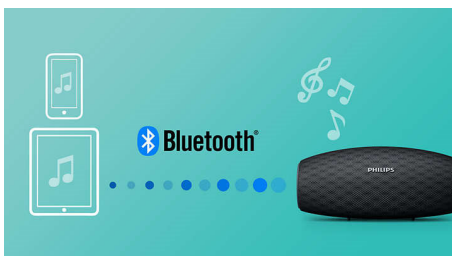

### Bass radiators

EverPlay speaker gives powerful sound from a compact form factor, with the help of a large bass radiating area. It delivers extra bass boost and extension.

### Anti-clipping function

Anti-Clipping lets you play music louder and keeps the quality high, even when the battery is low. It accepts a range of input signals from 300 mV to 1000 mV and keeps your speakers safe from damage by distortion. This built-in function monitors the musical signal as it goes through the amplifier and keeps peaks within the amplifier's range, preventing the audio distortion caused by clipping without affecting loudness. A portable speaker's ability to reproduce musical peaks decreases along with battery power, but anti-clipping reduces peaks caused by low battery, keeping music distortion-free.

### Wireless music streaming

Bluetooth is a wireless communication technology that is both robust and energy-

efficient. The technology allows easy wireless connection to iPod/iPhone/iPad or other Bluetooth devices, such as smartphones, tablets or even laptops. So you can easily enjoy your favourite music and sound from videos or games wirelessly on this speaker.