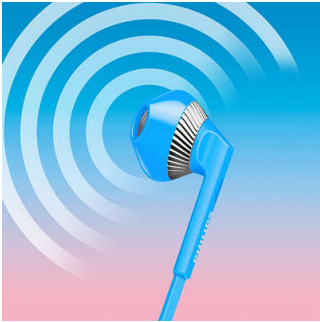

Always ready to go

- Flex-grip cable relief enhances durability and connectivity
- Wireless control for music enjoyment and calls

Listen for longer

- Designed to fit ear geometry comfortably
- Tangle-free flat cable for convenience on the go
- Bluetooth version 4.1 and HSP/HFP/A2DP/AVRCP Support

Revel in quality sound

- 14.2-mm (0.6") speaker drivers for powerful sound and rich bass
- Powerful magnets enhance bass performance

PHILIPS

Bluetooth headset
14.2 mm drivers/open-back Ear bud, Flat cable

Highlights

Flex-grip cable relief

Using a rubberised Flex-grip cable relief between the headphones and the cable, the connection is protected from damage through repeated bending extending its life.

Geometric comfort fit

A design based on ear geometry creates a comfortable, snug fit for everyone.

Large speaker drivers

Quality 14.2-mm (0.6") speaker drivers with a bass vent design on the earphones for rich bass.

Powerful magnets