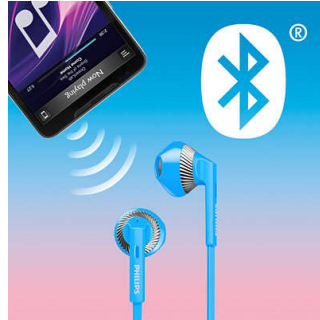

Highlights

Flex-grip cable relief

Using a rubberised Flex-grip cable relief between the headphones and the cable, the connection is protected from damage through repeated bending extending its life.

Geometric comfort fit

A design based on ear geometry creates a comfortable, snug fit for everyone.

Large speaker drivers

Quality 14.2-mm (0.6") speaker drivers with a bass vent design on the earphones for rich bass.

Powerful magnets

Powerful magnets enhance bass performance

Supports Bluetooth version 4.1

Pair your smart device with your headphones using Bluetooth and enjoy the freedom of crystal clear music and phone calls, without the hassle of cables.

Tangle-free flat cable

Flat cable ensures that your cord stays smooth and tangle free - always.

Wireless music and calls

Enjoy the freedom of listening to music and phone calls - without the hassle of a cable. Change tracks, volume control, and answer calls with an easy to use remote control.