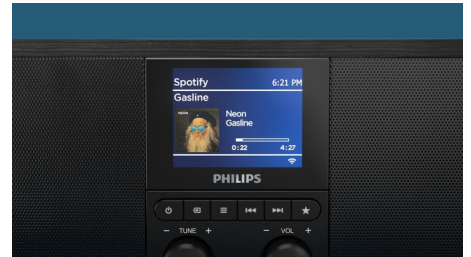

TAR8805/98

Highlights

Internet radio

This internet radio is your ticket to thousands of global stations broadcasting every conceivable kind of program. The digital tuner delivers crystal-clear reception and you can set up to 20 presets for your favorite internet, DAB+, or FM stations.

Easy streaming. Epic listening

Streaming from Spotify? This Bluetooth internet radio boasts Spotify Connect. Use your mobile as a remote control while the radio streams Spotify's best-quality signal—directly from the Spotify servers. You can also stream from other music services via your mobile device.

Sleek looks

The matte-black wooden cabinet surrounds a large, high-gloss color display, and a black metal speaker grille. The display shows album art and song information from Spotify Connect, and station logos when you use internet radio or DAB.