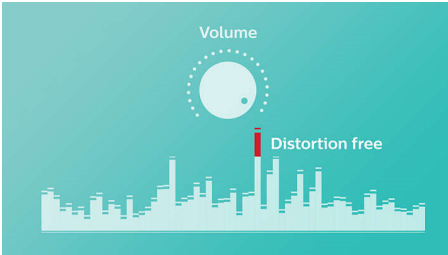

PHILIPS

Highlights

Anti-clipping function_BT55

Anti-Clipping lets you play music louder and keeps the quality high, even when the battery is low. It accepts a range of input signals from 300 mV to 1000 mV and keeps your speakers safe from damage by distortion. This built-in function monitors the musical signal as it goes through the amplifier and keeps peaks within the amplifier's range, preventing the audio distortion caused by clipping without affecting loudness. A portable speaker's ability to reproduce musical peaks decreases along with