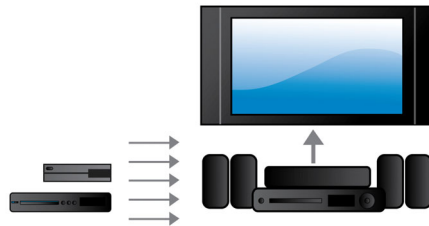

1000W RMS power

1000W RMS power delivers great sound for movies and music

Full HD 3D Blu-ray

Be enthralled by 3D movies in your own living room on a Full HD 3D TV. Active 3D uses the latest generation of fast switching displays for real life depth and realism in full 1080x1920 HD resolution. By watching these images through special glasses with right and left lenses that are timed to open and close in synchrony with alternating images, the full HD 3D viewing experience is created in your home

cinema. Premium 3D movie releases on Blu-ray offer a wide, high quality selection of content. Blu-ray also delivers uncompressed surround sound for an unbelievably real audio experience.

HDMI x 2

Enjoy larger-than-life 3D playback and crystal-clear 5.1 or 7.1 audio by simply plugging our player's audio HDMI x 2 output to the connection in your non-3D AV receiver.