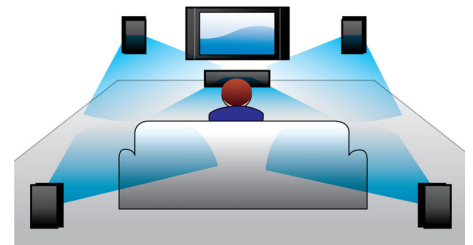

Built-in WiFi

Thanks to built-in WiFi, by simply connecting your home theater directly to your home network, you can experience a rich selection of popular online services. You can enjoy some

of the best websites offering movies, pictures, infotainment and other online contents tailored to fit your TV screen.

Bluetooth wireless streaming

Bluetooth wireless music streaming from your music devices

Dolby TrueHD and DTS-HD

Dolby TrueHD and DTS-HD Master Audio Essential deliver the finest sound from your Blu-ray Discs. Audio reproduced is virtually indistinguishable from the studio master, so you hear what the creators intended for you to hear. Dolby TrueHD and DTS-HD Master Audio Essential complete your high definition entertainment experience.