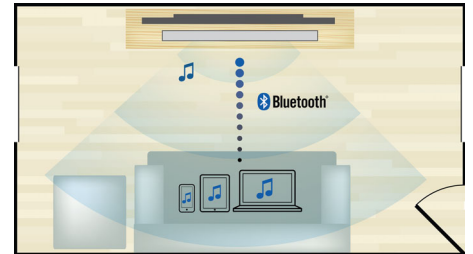

Play & charge your iPod/iPhone

Enjoy your favorite music while charging your iPod/iPhone! Simply connect your iPod/iPhone with its USB cable to the USB port of the Home Theater System. It charges your iPod/iPhone while it plays so you can enjoy your music and not have to worry about your Apple device battery running out.

Built-in WiFi

Thanks to built-in WiFi, by simply connecting your home theater directly to your home network, you can experience a rich selection of popular online services. You can enjoy some

of the best websites offering movies, pictures, infotainment and other online contents tailored to fit your TV screen.

Bluetooth wireless streaming

Bluetooth wireless music streaming from your music devices

Dolby TrueHD and DTS-HD

Dolby TrueHD and DTS-HD Master Audio Essential deliver the finest sound from your Blu-ray Discs. Audio reproduced is virtually indistinguishable from the studio master, so you hear what the creators intended for you to hear. Dolby TrueHD and DTS-HD Master Audio Essential complete your high definition entertainment experience.