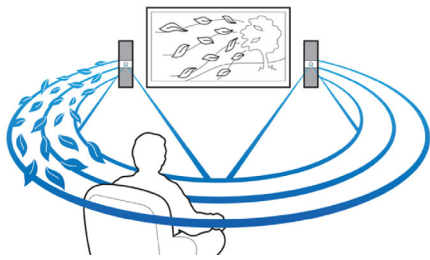

Highlights

Crystal Clear Sound

Crystal Clear Sound for super clarity and realism