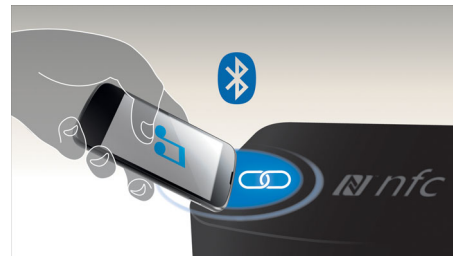

NFC technology

Pair Bluetooth devices easily with one-touch NFC (Near Field Communications) technology. Just tap the NFC enabled smartphone or tablet on the NFC area of a speaker to turn the speaker on, start Bluetooth pairing, and begin streaming music.

Bluetooth with AptX support

Wireless music streaming via Bluetooth with Aptx support