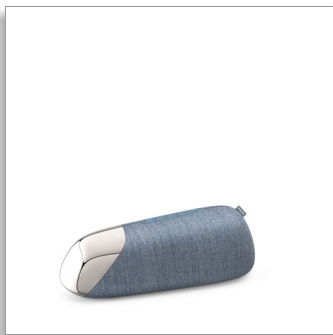

Philips
Philips Georg Jensen
speaker

Bluetooth®

30 W Output Power
20 hours play time
Built-in power-bank function

Tajs50

Home is where your music is

Unwind with the Bluetooth speaker that invites you to feel at home. You get 20 hours play time and a power-bank function. The wool-blend speaker fabric and polished-steel top plate will complement even the most minimalist interiors.

Bluetooth speaker. Beautifully tactile design.

- Philips & Georg Jensen Collection
- Georg Jensen polished-steel elements
- Kvadrat speaker fabric. Designed to let the sound through
- 20 hours play time. Pair for stereo sound

Plays well wherever you go

- At home anywhere
- Crisp, clear sound. 2x 2.25" full-range drivers
- Buttons for volume, play/pause, on/off, speaker pairing

Small and simple

- Easy Bluetooth pairing. Up to 20 m wireless range
- Power-bank function. Charge a mobile via USB-A port
- 6 hours charging time via USB-C
- Dimensions: approx. 299x100x98 mm