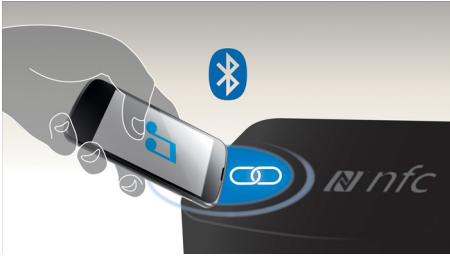

Advanced versatility

- One-Touch with NFC-enabled smartphones for Bluetooth pairing
- Built-in rechargeable battery for music playback anywhere
- Built-in microphone for speaker phone conversation
- USB port to charge any mobile device

PHILIPS

Wireless speaker

Bluetooth® aptX and NFC USB port for charging, Built-in microphone for calls, 10W, rechargeable battery

BT5580W/12

Highlights

NFC technology

Pair Bluetooth devices easily with one-touch NFC (Near Field Communications) technology. Just tap the NFC enabled smartphone or tablet on the NFC area of a speaker to turn the speaker on, start Bluetooth pairing, and begin streaming music.

Wireless music streaming

Bluetooth is a short range wireless communication technology that is both robust and energy-efficient. The technology allows easy wireless connection to iPod/iPhone/iPad or other Bluetooth devices, such as smartphones, tablets or even laptops. So you can enjoy your favorite music, sound from video or game wireless on this speaker easily.