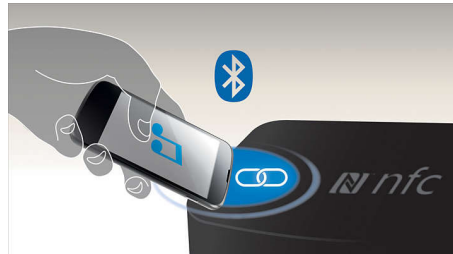

BT6000A/94

Highlights

Wireless music streaming

Bluetooth is a short range wireless communication technology that is both robust and energy-efficient. The technology allows easy wireless connection to iPod/iPhone/iPad or other Bluetooth devices, such as smartphones, tablets or even laptops. So you can enjoy your favorite music, sound from video or game wireless on this speaker easily.

Digital Sound Processing

Advanced sound processing technology enhances the reproduction of your music so

that each note resonates with crystal-clear accuracy, and each pause is sealed with pristine silence. Philips' proprietary Digital Sound Processing technology optimizes the performance of compact speaker boxes, delivering sound that is clear, detailed and powerful without any distortion.

NFC technology

Pair Bluetooth devices easily with one-touch NFC (Near Field Communications) technology. Just tap the NFC enabled smartphone or tablet on the NFC area of a speaker to turn the speaker on, start Bluetooth pairing, and begin streaming music.