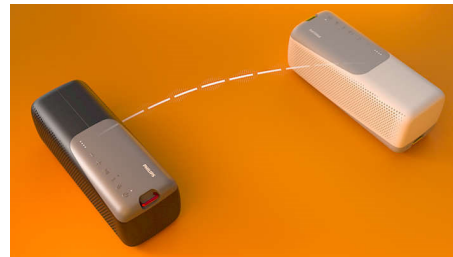

### IP67 dust/water protection

From the trail to the beach to the pool—an IP67 rating ensures this speaker can go anywhere. The detachable lanyard makes carrying easy, and a Bluetooth range of up to 20 m means you won't miss a beat. Even if your phone is a long way from the speaker.

### Bluetooth multipoint

Mix and match your workout playlists! With Bluetooth multipoint connectivity, you can connect up to two smart devices to this speaker simultaneously—and take turns pumping up the tunes. If a call comes in, the built-in mic lets you take it without disconnecting your phone from the speaker.

### Easy control

Buttons on the speaker's outer case let you control volume, music playback, stereo pairing, and Bluetooth. Want to tell your phone to play a certain song? Press and hold the play/pause button to talk to your voice assistant.