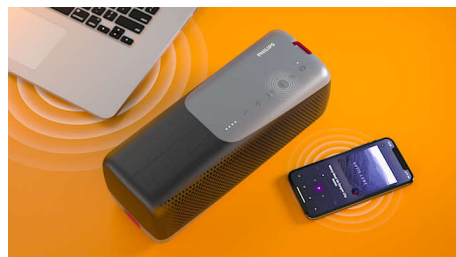

Bluetooth multipoint

Mix and match your workout playlists! With Bluetooth multipoint connectivity, you can connect up to two smart devices to this speaker simultaneously—and take turns pumping up the tunes. If a call comes in, the built-in mic lets you take it without disconnecting your phone from the speaker.