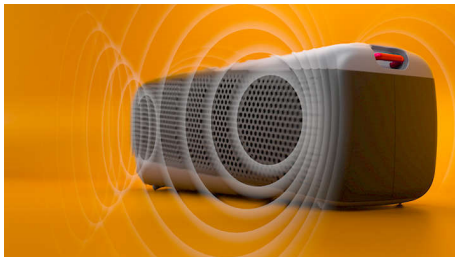

Wireless speaker
IP67 dust/water protection Big sound, Built-in mic for calls, Up to 24 hours of music

TAS7807B/00

Highlights

Big sound

From parks to campsites—bring the music you love wherever you go! Two 70 mm woofers and two tweeters give you big, clear sound, and this speaker looks awesome too. Want to rock even harder? Pair two speakers for party-starting stereo.