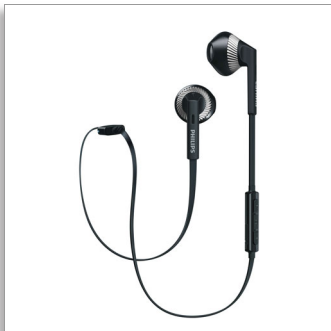

Philips
Bluetooth Headset

14.2mm drivers/ open-back

Earbud
Flat cable

SHB5250BK

Wireless freedom, powerful sound

Designed to fit ear geometry

Designed for wireless freedom on the go, these Philips MyJam FreshTones BT earphones feature 14.2mm drivers for big bass and optimal fit designed around ear geometry.

Always ready to go

- Flex-grip cable relief enhances durability and connectivity
- Wireless control for music enjoyment and calls

Listen for longer

- Designed to fit ear geometry comfortably
- Tangle-free flat cable for convenience on the go
- Bluetooth version 4.1 and HSP/HFP/A2DP/AVRCP Support

Revel in quality sound

- 14.2mm speaker drivers for powerful sound and rich bass
- Powerful magnets enhance bass performance

PHILIPS

Bluetooth Headset
14.2mm drivers/ open-back Earbud, Flat cable

Highlights

A design based on ear geometry creates a comfortable, snug fit for everyone.

Large speaker drivers

Quality 14.2mm speaker drivers with a bass vent design on the earphones for rich bass.

Powerful magnets

Powerful magnets enhance bass performance