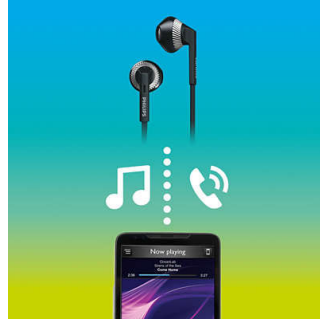

A design based on ear geometry creates a comfortable, snug fit for everyone.

Large speaker drivers

Quality 14.2mm speaker drivers with a bass vent design on the earphones for rich bass.

Powerful magnets

Powerful magnets enhance bass performance

Supports Bluetooth version 4.1

Pair your smart device with your headphones using Bluetooth and enjoy the freedom of crystal clear music and phone calls - without the hassle of cables.

Tangle-free flat cable

Flat cable ensures that your cord stays smooth and tangle free - always.

Wireless music and calls

Enjoy the freedom of listening to music and phone calls - without the hassle of a cable. Change tracks, volume control, and answer calls with an easy to use remote control.