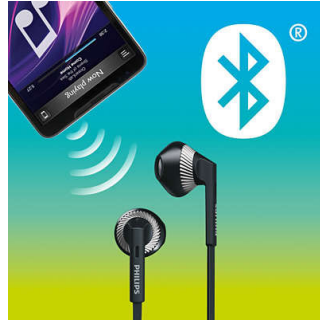

Flex-grip cable relief

Using a rubberized Flex-grip cable relief between the headphones and the cable, the connection is protected from damage through repeated bending extending its life.

Geometric comfort fit

A design based on ear geometry creates a comfortable, snug fit for everyone.

Large speaker drivers

Quality 14.2mm speaker drivers with a bass vent design on the earphones for rich bass.

Powerful magnets

Powerful magnets enhance bass performance

Supports Bluetooth version 4.1

Pair your smart device with your headphones using Bluetooth and enjoy the freedom of crystal clear music and phone calls - without the hassle of cables.

Tangle-free flat cable

Flat cable ensures that your cord stays smooth and tangle free - always.

Wireless music and calls

Enjoy the freedom of listening to music and phone calls - without the hassle of a cable. Change tracks, volume control, and answer calls with an easy to use remote control.