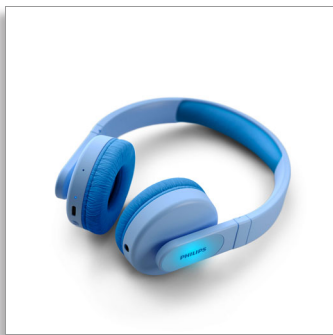

Philips
Kids wireless on-ear
headphones

On-ear wireless headphones

Light-up ear cups
App-based parental controls
Volume limited <85 dB

TAK4206BL

Bright and bold

They'll light up their own style with these tough, flexible on-ear headphones! Panels in the ear cups light up with colorful lights, and volume is limited to 85 dB. Parents can control volume and play time via the Philips Headphones app.

Ready for you

- Easy storage. Flat-folding and compact-folding design
- Compatible with an audio cable (3.5 mm jack)
- Custom sound control and more. Philips Headphones app

Plays where you play

- Kid-friendly comfort
- Easy control. From music to calls
- Clear sound from 32 mm drivers

Fun. Funky. Safe for young ears.

- No wires, no tangles. 28 hours play time
- Volume limited to 85 dB*
- Always safe, always fun. Parental controls
- Funky, colorful light-up panels in the ear cups

PHILIPS

Light-up ear cups

The ear cups feature panels that light up for an extra dash of funky style. There are four variations to choose from: red lights, green lights, blue lights, or a mix of all three! Simply press the button on the ear cup to cycle through the light options.