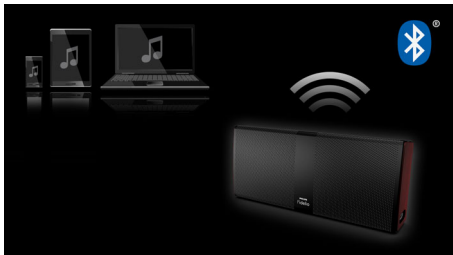

Enrich your sound experience

- Bass Reflex Speaker System delivers a powerful, deeper bass
- Digital Sound Control
- 70W RMS maximum output power

Easy to use

- Wireless music streaming via Bluetooth
- FM digital tuning to preset up to 20 stations
- Motorized CD loader for convenience access
- Wake up and sleep timer functions

Enjoy your favorite movies and music

- Play DVD, (S)VCD, MP3-CD, CD(RW) and Picture CD
- Dolby Digital for ultimate movie experience
- USB Direct for easy MP3 music playback
- Karaoke for endless singing entertainment at home

PHILIPS

Highlights

Wireless music streaming

Bluetooth is a short range wireless communication technology that is both robust and energy-efficient. The technology allows easy wireless connection to iPod/iPhone/iPad or other Bluetooth devices, such as smartphones, tablets or even laptops. So you can enjoy your favorite music, sound from video or game wireless on this speaker easily.

Bass Reflex Speaker System

Bass Reflex Speaker System delivers a deep bass experience from a compact loudspeaker

box system. It differs from a conventional loudspeaker box system in the addition of a bass pipe that is acoustically aligned to the woofer to optimize the low frequency roll-off of the system. The result is deeper controlled bass and lower distortion. The system works by resonating the air mass in the bass pipe to vibrate like a conventional woofer. Combined with the response of the woofer, the system extends the overall low frequency sounds to create a whole new dimension of deep bass.