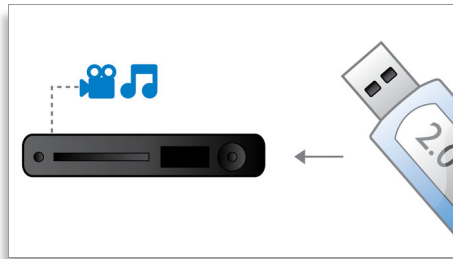

Hi-Speed USB 2.0 Link

The Universal Serial Bus or USB is a protocol standard that is conveniently used to link PCs, peripherals and consumer electronic equipment. Hi-Speed USB devices have a data transfer rate of up to 480 Mbps - up from the 12 Mbps in original USB ones. With Hi-Speed USB 2.0 Link, all you have to do is plug in your USB device, select the movie, music or photo and play away.