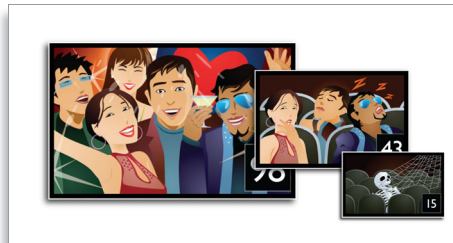

Karaoke scoring

Add a dash of fun to your Karaoke sessions with Karaoke Scoring. Allow your

HTS3375X/78

performance to be judged for further improvement, or for friendly competitions. Karaoke Scoring automatically rates your singing and gives you a humorous picture that is tied to how well you did. The fun never ends.