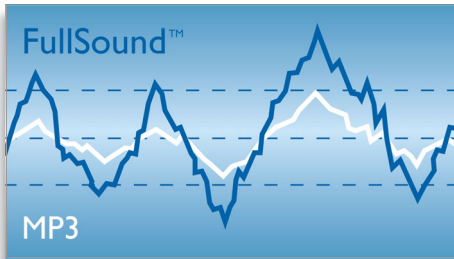

5.1 Home theatre with FullSound™
1000 W RMS power DVD playback

Highlights

FullSound™

Philips' innovative FullSound technology faithfully restores sonic details to compressed MP3 music, dramatically enriching and enhancing it, so you can experience CD music without any distortion. Based on an audio post-processing algorithm, FullSound combines Philips' renowned expertise in music reproduction with the power of the latest generation Digital Signal Processor (DSP). The result is fuller bass with more depth and impact, boosted voice and instrument clarity, and rich detail. Rediscover your compressed MP3 music in true-to-life sound that will touch your soul and move your feet.