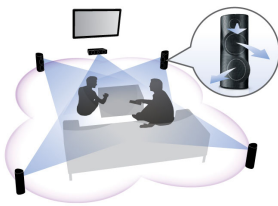

3D Angled speakers

3D Angled Speakers feature angled drivers to deliver sound not only towards the front but also to the sides, creating a wider sweet spot so you can enjoy more immersive and cinematic surround sound.