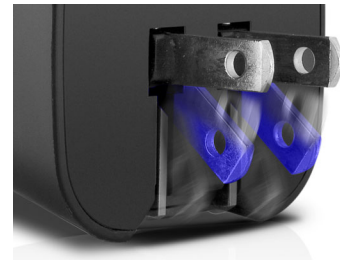

Highlights

Fold and go plug

With this wall charger, you can easily fold up the prongs of the plug for compact storage and convenient travel.

USB-C port

USB-C is the latest charging connector which is now adopted by mobile devices such as cell phones, outdoor cameras and tablets.