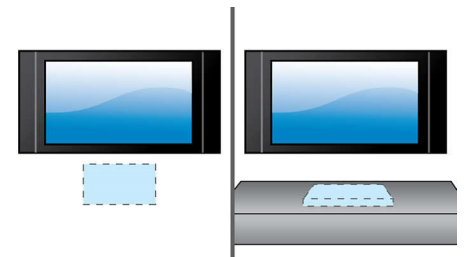

Flexible placement

Flexible placement on the wall or tabletop