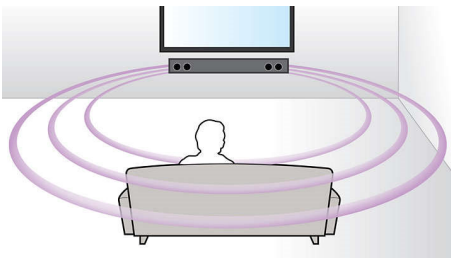

## Virtual Surround Sound

Philips Virtual Surround Sound produces rich and immersive surround sound from less than five-speaker system. Highly advanced spatial algorithms faithfully replicate the sonic characteristics that occur in an ideal 5.1-channel environment. Any high quality stereo source is transformed into true-to-life, multi-channel surround sound. No need to purchase extra speakers, wires or speaker stands to appreciate room-filling sound.