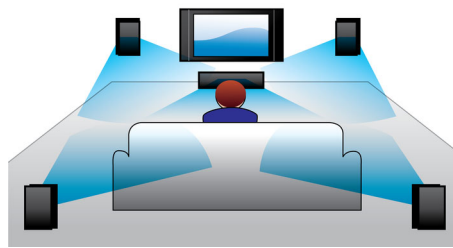

Dolby TrueHD and DTS-HD

Dolby TrueHD and DTS-HD Master Audio Essential deliver the finest sound from your Blu-ray Discs. Audio reproduced is virtually indistinguishable from the studio master, so you hear what the creators intended for you to hear. Dolby TrueHD and DTS-HD Master Audio Essential complete your high definition entertainment experience.