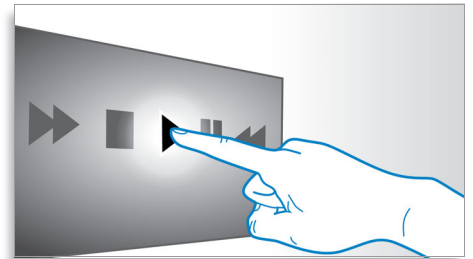

Touch panel for playback

Intuitive touch panel controls allows you to control the volume as well as other playback options by simply pressing the touch sensitive controls on the front panel.