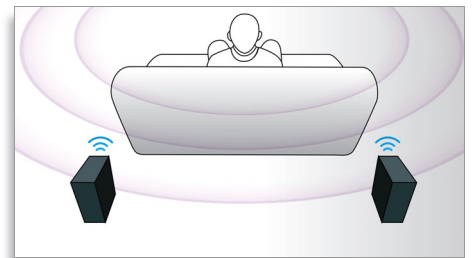

HDMI for HD movies

HDMI is a direct digital connection that can carry digital HD video as well as digital multichannel audio. By eliminating the conversion to analog signals it delivers perfect picture and sound quality, completely free from noise. Movies in standard definition can now be enjoyed in true high definition resolution - ensuring more details and more true-to-life pictures.

EasyLink

EasyLink lets you control multiple devices like DVD players, Blu-ray players, TV's etc. with one remote. It uses HDMI CEC industry-standard protocol to share functionality

between devices through the HDMI cable. With one touch of a button, you can operate all your connected HDMI CEC enabled equipment simultaneously. Functions like standby and play can now be carried out with absolute ease.

Touch panel for playback

Intuitive touch panel controls allows you to control the volume as well as other playback options by simply pressing the touch sensitive controls on the front panel.

Wireless rear speakers option