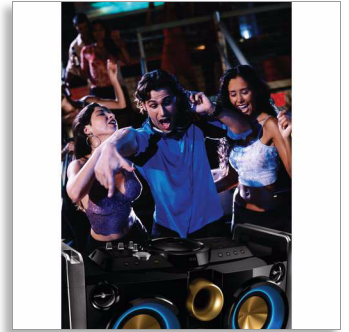

Philips
Mini Hi-Fi System

Party machine

CD, MP3-CD, USB Direct
Rip CD onto USB
240W, extendable with FWP1000

FWP2000

The ideal party machine

Obsessed with sound

This FWP2000/12 Hi-Fi system lets you enjoy music in more ways. Play MP3, WMA files from USB devices & portable music players, or rip CD music onto USB devices. MAX Sound delivers more power & dynamic lighting adds punch to your parties.

- MAX Sound for instant power boost
- Dynamic Bass Boost for deep and dramatic sound
- Digital Sound Control for optimized music style settings
- Treble and Bass Control for easy high and low tone settings
- 300W RMS total output power

Extend your party machine music

- Simple setup with any Philips party machines
- Flexible placement around the house
- Dynamic lighting for dancing to the beat

PHILIPS

Highlights

Dynamic Bass Boost

Dynamic Bass Boost maximizes your music enjoyment by emphasizing the bass content of the music throughout the range of volume settings - from low to high - at the touch of a button! Bottom-end bass frequencies usually get lost when the volume is set at a low level. To counteract this, Dynamic Bass Boost can be switched on to boost bass levels, so you can enjoy consistent sound even when you turn down the volume.

to maximum levels without distortion. The end result is a noticeable amplifying of both sound spectrum and volume and a potent audio boost that will add mileage to any music.

Dynamic lighting

Step in time to the dazzling beat of music. Cool lights blink to the rhythm of songs, adding fun and excitement to tunes. When you don't want the lights on, you can simply turn the feature off. Add glam and spice to dance parties, sizzling celebrations and cool events with these sensational dynamic lights.