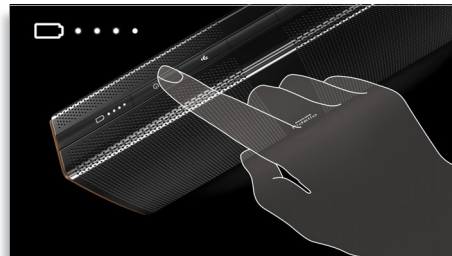

Battery level

Just touch the speaker lightly and it will display the battery level.

Specifications

Compatibility

- iPad: iPad 1, iPad 2, new iPad
- iPhone: iPhone 3, iPhone 3GS, iPhone 4, iPhone 4S
- iPod touch: 3rd generation or later
- Android tablets & smartphones
- other Bluetooth-enabled device

Loudspeakers

- Loudspeaker enhancement: wOOx Bass Radiator
- Speaker drivers: 2 x 3/4" soft dome tweeter, 4 x 2" full-range woofer
- Output power (RMS): 20W

Accessories

- Included accessories: AC-DC Adapter, Quick install guide, Warranty certificate, World Wide Warranty leaflet

Connectivity

- Bluetooth profiles: A2DP
- Bluetooth range: Line of sight, 10M or 30FT
- Audio in (3.5mm)
- USB charging

Dimensions

- Product dimensions (WxDxH): 287 x 63 x 127 mm
- Packaging dimensions (WxDxH): 326 x 101 x 224 mm

Power

- Power supply: 100-240VAC, 50/60Hz
- Battery type: Li-ion (built-in)
- Operating time on battery: 8 hr

Issue date 2013-02-18

Version: 5.0.2

12 NC: 8670 000 97963
EAN: 87 12581 66867 9

© 2013 Koninklijke Philips Electronics N.V.
All Rights reserved.

Specifications are subject to change without notice.
Trademarks are the property of Koninklijke Philips Electronics N.V. or their respective owners.

www.philips.com