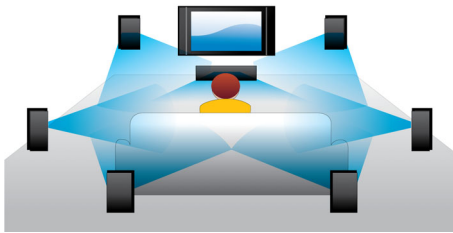

PHILIPS

Highlights

Blu-ray 3D Disc playback

Full HD 3D provides the illusion of depth for a heightened, realistic cinema viewing experience at home. Separate images for the left and right eyes are recorded in 1920 x 1080 full HD quality and alternately played on screen at a high speed. By watching these images through special glasses that are timed to open and close the left and right lenses in synchronization with the alternating images, the full-HD 3D viewing experience is created.

Dolby TrueHD and DTS-HD MA

DTS-HD Master Audio and Dolby TrueHD delivers 7.1 channels of the finest sound from your Blu-ray Discs. Audio reproduced is virtually indistinguishable from the studio master, so you hear what the creators intended for you to hear. DTS-HD Master Audio and Dolby TrueHD complete your high definition entertainment experience.

Instant 2D to 3D conversion

Enjoy 3D movie excitement in your home using your existing 2D movie collection. Instant 3D conversion uses the latest digital technology to analyze 2D video content to distinguish between foreground and background objects. This detail generates a depth map that converts normal 2D video formats, into exciting 3D. Along with your compatible 3D TV, you are now ready to experience full HD 3D.