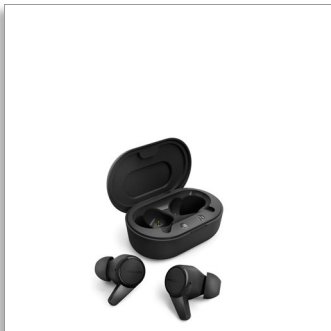

Philips
True Wireless
Headphones

Earbuds with a comfortable fit

Super-small charging case
IPX4 splash/sweat resistant
Up to 18 hours play time

TAT1207BK

Grab and go

Grab, connect and go! These fantastic True wireless headphones come with a super-small charging case that slips into your pocket for reliable, convenient sound wherever you go. IPX4 splash and sweat resistant and up to 18 hours play time!

Small charging case holds 18 hours of play time

- Super-small USB-C charging case
- 6 hours play time. 15 minutes quick charge for an extra hour
- Case offers 12 hours extra play time
- IPX4 splash and sweat resistant

- 3 extra pairs of silicone ear tips (large, medium, small)
- Secure, comfortable in-ear fit
- 6 mm neodymium drivers for clear, balanced sound
- Ergonomically designed

PHILIPS

True Wireless Headphones

Earbuds with a comfortable fit Super-small charging case, IPX4 splash/sweat resistant, Up to 18 hours play time

Highlights

Secure, comfortable in-ear fit

These comfortable earbuds fit securely into your ear canals, creating a perfect seal that diminishes external noise. Hear every beat and word! Enjoy real comfort with three sizes of soft, interchangeable silicone ear-tip covers.