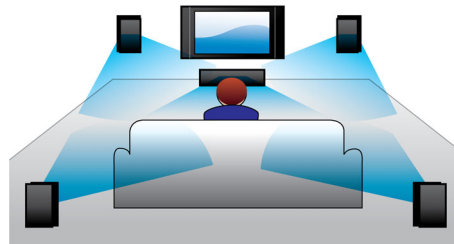

Dolby TrueHD and DTS-HD

Dolby TrueHD and DTS-HD Master Audio Essential deliver the finest sound from your Blu-ray Discs. Audio reproduced is virtually indistinguishable from the studio master, so you hear what the creators intended for you to hear. Dolby TrueHD and DTS-HD Master Audio Essential complete your high definition entertainment experience.