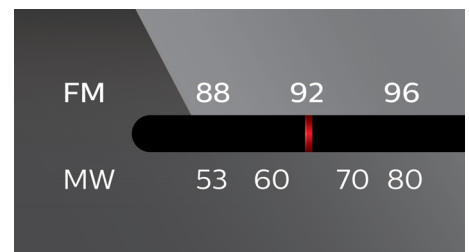

FM/MW tuner

FM/MW (AM) stereo tuner

Issue date 2015-01-22

Version: 2.0.3

12 NC: 8670 000 62123
EAN: 87 12581 53761 6

© 2015 Koninklijke Philips N.V.
All Rights reserved.

Specifications are subject to change without notice.
Trademarks are the property of Koninklijke Philips N.V.
or their respective owners.

www.philips.com