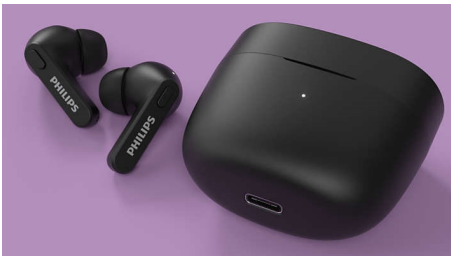

- Make calls using a single earbud. Mono mode
- 4 colors. 'Hockey-stick' design
- Secure, comfortable in-ear fit
- Soft silicone ear-tip covers in small, medium, and large

Small charging case. Up to 18 hours play time.

True Wireless Headphones

Earbuds with in-ear fit Super-small charging case, IPX4 water protection, Up to 18 hours play time

TAT2206BK/00

Highlights

IPX4 splash/sweat resistant

With an IPX4 rating and powerful 6 mm drivers, these headphones let you enjoy great sound in any weather. Fully splash resistant, they won't mind a little sweat and you don't need to worry about getting caught in the rain.

Super-small charging case

Hit the road with multiple charges in your pocket. You get up to 6 hours play time from a single charge, plus 12 extra hours from a fully

charged case. A short 15-minute charge in the case gives you an hour of play time. A full charge of the case takes 2 hours via USB-C.

Secure, comfortable in-ear fit

You get real comfort thanks to soft, interchangeable silicone ear-tip covers. The ear-tips on each earbud insert securely into your ear canal, creating a perfect seal that diminishes external noise. The 'hockey stick' form factor keeps each earbud secure.