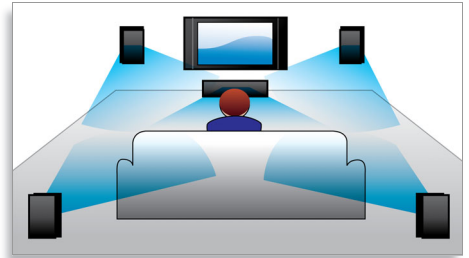

Tuner/Reception/Transmission

- Tuner Bands: FM
- Number of Pre-set Channels: 40

Highlights

Dolby Digital

Because Dolby Digital standards, the world's leading digital multi-channel audio standards, make use of the way the human ear naturally processes sound, you experience superb quality surround sound audio with realistic spatial cues.