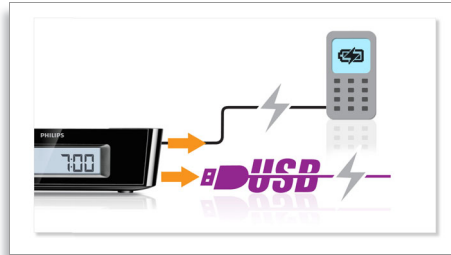

Charge 2 devices in one go

This product conveniently doubles up as a charging device, allowing you to charge a maximum of two gadgets at the same time. Just plug in your mobile phone and another USB device or two of each before you turn in for the night, and your gadgets will be as powered up as you are in the morning when you wake up.