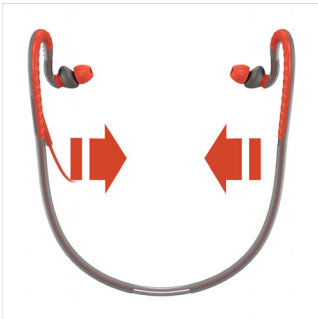

## Clip and pouch

ActionFit headphones come with its own clip and pouch for easy cable management and safe storage. Enjoy a tangle-free workout with the clip, then stash your headphones in the breathable pouch. Don't sweat it!

## Excellent sound

ActionFit headphones boast finely tuned 9mm drivers that are specifically designed to generate excellent sound. Sound so pristine and powerful that you'll easily immerse in your workout – and get the most out of your music and moves.

## Flexible neckband

The neckband of your ActionFit headphones is crafted with supple spring-wire that is designed to fit you naturally and optimally. Its lightweight rubberized earhooks and elastic rubber neckband feel secure yet comfortable throughout any workout.