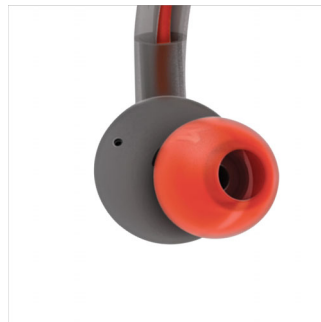

Powerful bass

There's nothing better than a solid groove to get you into your workout rhythm. With ActionFit headphones, your grooves are powered by superbly deep and dynamic bass that will boost any routine, letting you take it to a higher level.