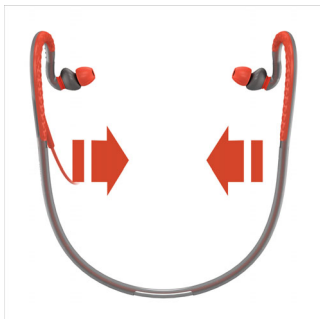

Designed for high performance

- Cable clip and protective pouch for easy use and storage
- Kevlar-reinforced cable for ultimate durability
- Reflective stopper in the cable
- Sweat resistant and rain proof – ideal for any workout
- 8gm headphones for superb fit and ultra lightweight comfort

Excellent sound with added bass boost

- Excellent sound generated by 9mm drivers
- Powerful bass to boost motivation

PHILIPS

Sports neck band headphones
ActionFit Orange & Grey

Highlights

Clip and pouch

ActionFit headphones come with its own clip and pouch for easy cable management and safe storage. Enjoy a tangle-free workout with the clip, then stash your headphones in the breathable pouch. Don't sweat it!

Excellent sound

ActionFit headphones boast finely tuned 9mm drivers that are specifically designed to generate excellent sound. Sound so pristine and powerful that you'll easily immerse in your workout – and get the most out of your music and moves.

Flexible neckband

The neckband of your ActionFit headphones is crafted with supple spring-wire that is designed to fit you naturally and optimally. Its lightweight rubberized earhooks and elastic rubber neckband feel secure yet comfortable throughout any workout.