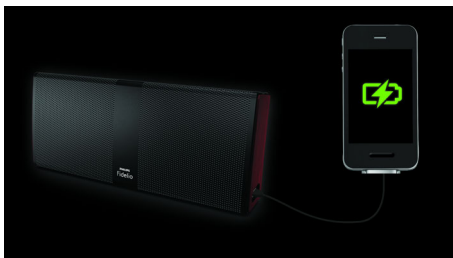

Philips
Clock Radio

Bluetooth®
Universal charging
Dual alarm
FM, Digital tuning

AJT5300W

Enjoy wireless music and charge your smartphone

Start your day fully charged with AJT5300. This clock radio doubles as a wireless speaker that streams music from any Bluetooth device. With the built in cradles, it charges any smartphone, iPhone / Android, while you sleep

Enrich your sound experience

- Wireless music streaming via Bluetooth
- FM digital tuning with presets
- Audio-in for portable music playback

Easy to use

- USB port to charge any mobile device
- Built-in microphone for hands-free phone calls
- Sleep timer for easy falling asleep to your favorite music
- Battery back-up ensures memory of time during power failure

PHILIPS

Highlights

Bluetooth

Bluetooth is a short range wireless communication technology that is both stable and energy efficient. The technology allows for easy wireless connection to other Bluetooth devices, so you can play your favorite music from any smartphone, tablet or laptop, including the iPod or iPhone with a Bluetooth-enabled speaker.

USB port

This speaker features a USB port, if your smartphone is running out of battery either at home or on the go, this portable speaker allows you to transfer the battery stored in the speaker to your mobile device.