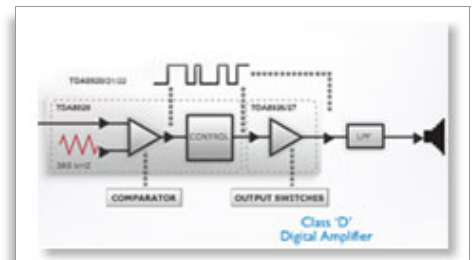

Class 'D' Digital Amplifier takes an analog signal, converts it into a digital signal and then amplifies the signal digitally. The signal then enters a demodulation filter to give the final output. The amplified digital output delivers all the advantages of digital audio, including improved sound quality. In addition, Class 'D' Digital Amplifier has greater than 90% efficiency compared to traditional AB amplifiers. This high efficiency translates into a powerful amplifier with a small footprint.