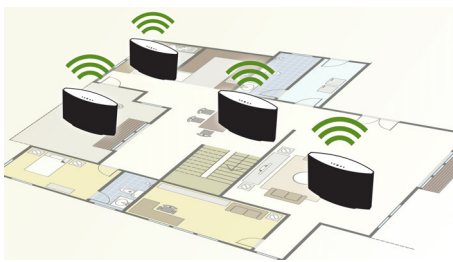

Powerful room-filling sound

- Powerful room-filling sound with 4 audiophile-grade drivers

PHILIPS

Spotify multiroom speaker
Spotify Connect Multiroom, Just hit "PLAY"

Highlights

Spotify as a remote

Using Spotify Connect you can easily browse, explore and play music from any room in the house using your smart device as a remote. With a direct Spotify connection, you can play music straight from the cloud so your smart device can be used for calls or videos, or even go out of range, without interrupting your music. This is also more battery-friendly, since the energy used for music is minimised. All the same great Spotify features are there, from its ready-made lists to its high sampling rates. Everything you need to discover new music and hear it at its best.

Multiroom speakers

Multiroom speakers let you play songs in one room, or in many at the same time, so your music can either follow you around the house or stay where you want it. Each person can play to any selected speaker, and when additional speakers are purchased they can be added to the system wirelessly and easily.