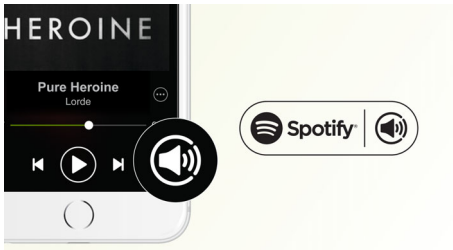

Multiroom speakers for you and your family

- Play music from one speaker at a time or all at once
- Philips companion app simplifies wireless speaker setup

Just hit the 'PLAY' button

- One-press 'Play' for the last heard Spotify track
- Flip from room (speaker A) to room (speaker B)
- Press 'Play' for 'Music Follows Me'

Powerful room-filling sound

- Powerful room-filling sound with 4 audiophile-grade drivers

PHILIPS

Spotify multiroom speaker
Spotify Connect Multiroom, Just hit "PLAY"

Highlights

Spotify as a remote

Using Spotify Connect you can easily browse, explore and play music from any room in the house using your smart device as a remote. With a direct Spotify connection, you can play music straight from the cloud so your smart device can be used for calls or videos, or even go out of range, without interrupting your music. This is also more battery-friendly, since the energy used for music is minimised. All the same great Spotify features are there, from its ready-made lists to its high sampling rates. Everything you need to discover new music and hear it at its best.

'Play' for the last heard song

Listen to your favourite tunes almost without interruption. Just hit 'Play' on the speaker to start playing the last song you heard on Spotify, without even unlocking your smart device.