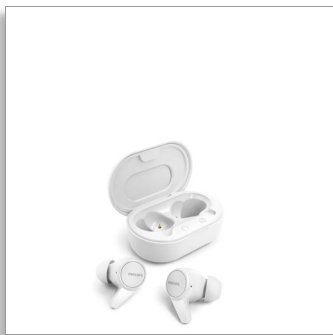

**Philips  
True Wireless  
Headphones**

Earbuds with a comfortable fit

Super-small charging case  
IPX4 splash/sweat resistant  
Up to 18 hours play time

**TAT1207WT**

## Grab and go

Grab, connect and go! These fantastic True wireless headphones come with a super-small charging case that slips into your pocket for reliable, convenient sound wherever you go. IPX4 splash and sweat resistant and up to 18 hours play time!