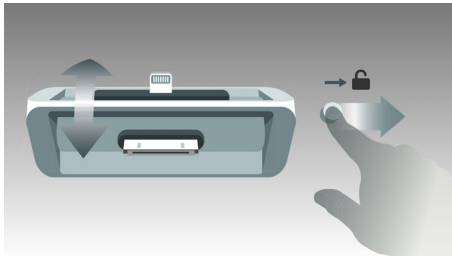

- DualDock to charge & play Apple devices (Lightning & 30-pin)
- Elegant and compact design to fit on any bedside table
- Soft glow night light
- Auto synchronization of time or date when docked

Advanced versatility

- Charge second mobile device via USB port
- Free ClockStudio app for internet radio & other cool feature
- Audio-in for portable music playback

PHILIPS

Highlights

DualDock to charge & play

The innovative Philips DualDock with Lightning and 30-pin connector can charge and play any Apple device. Created to meld sleek styling with effortless functionality, you can switch between either connector in a flash. Enjoy your favorite tunes no matter what Apple device you want to use.