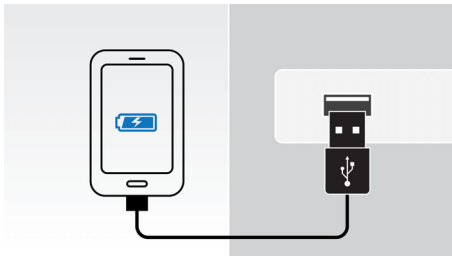

- Charge second mobile device via USB port
- Free ClockStudio app for internet radio & other cool feature
- Audio-in for portable music playback

PHILIPS

Highlights

DualDock to charge & play

The innovative Philips DualDock with Lightning and 30-pin connector can charge and play any Apple device. Created to meld sleek styling with effortless functionality, you can switch between either connector in a flash. Enjoy your favorite tunes no matter what Apple device you want to use.

USB for second device

For added convenience, this speaker also boasts a USB port for charging a second mobile device even when your iPod/iPhone is docked.

Auto clock/date sync

Docking station automatically synchronizes the clock or date with your iPod/iPhone/iPad when docked. Just press a button to switch between clock or date display.