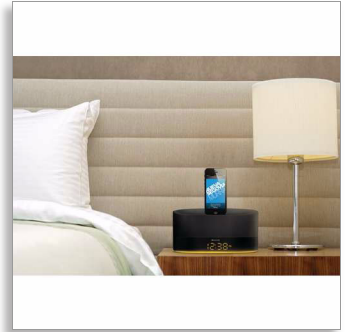

Philips
docking speaker

DualDock
for iPod/iPhone/iPad

DS1600

Sound that fits your home for iPod/iPhone/iPad

The DS1600 docking speaker plays and charges all your iPod/iPhone/iPad with Philips DualDock via Lightning & 30pin connectors. It gives you full & rich sound and features a USB port for charging a second mobile device for added versatility.

Surprisingly rich sound

- Rich omni-directional sound to fill your bedroom
- 2 Active drivers and bass pipe for balanced rich sound
- Shielding technology to block mobile phone interference

Designed for your bedroom

- DualDock to charge & play Apple devices (Lightning & 30-pin)
- Elegant and compact design to fit on any bedside table
- Soft glow night light
- Auto synchronization of time or date when docked

Advanced versatility

- Charge second mobile device via USB port
- Free ClockStudio app for internet radio & other cool feature
- Audio-in for portable music playback

PHILIPS

Highlights

DualDock to charge & play

The innovative Philips DualDock with Lightning and 30-pin connector can charge and play any Apple device. Created to meld sleek styling with effortless functionality, you can switch between either connector in a flash. Enjoy your favorite tunes no matter what Apple device you want to use.