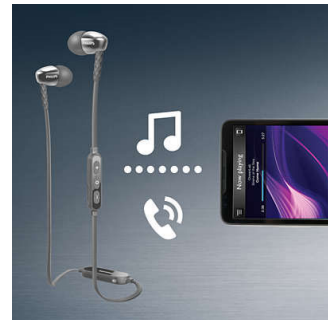

### Oval sound tube inserts

Oval sound tube inserts seals out ambient noise, while its semi-closed structure deliver enhanced bass performance.

### Wireless music and calls

Pair your smart device with your headphones using Bluetooth and enjoy the freedom of crystal clear music and phone calls – without the hassle of cables. Change tracks and answer calls with the easy to use remote control.