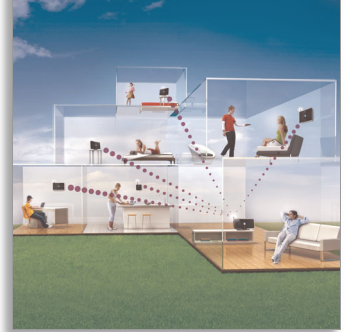

Philips Streamium  
Wireless Music Station  
with My Room, My Music  
and Music Broadcast -  
Party mode!

Free internet radio  
Full color display

**Streamium**

**WAS7500**

## Free your music

Enjoy all your music in every room - wirelessly

With the waS7500 Stations at desired locations in your home, you can instantly play all your favorite music streamed wirelessly from the Music Center or PC. Enjoy Hi-Fi quality sound in this ultra-flat system.

### Easy navigation and control

- Music Broadcast: Listen to the same music on all stations
- Music Follows Me: take your music with you from room to room
- Easy and intuitive user interface with album art display
- My Room, My Music: Listen to different music in each room

## Music Broadcast to Stations

Be your own DJ at your home party and simultaneously broadcast your favorite dance music from the Wireless Music Center to all

Wireless Music Stations installed in various parts of your home. Great for parties!