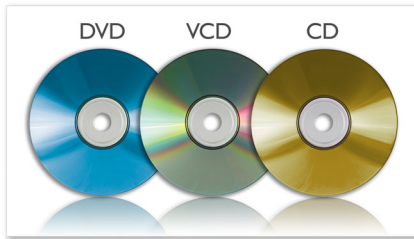

Portable DVD Player
22.9 cm (9") LCD Dual screens

PD9012P/37

Highlights

DVD, DVD+/-RW, (S)VCD, CD

The Philips Portable DVD player is compatible with most DVD and CD discs available in the market. DVD, DVD+/-R, DVD+/-RW, (S)VCD, and CD – all of them can play on the DVD player. DVD+/-R is a shorthand term for a DVD drive that can accept both of the common recordable DVD formats. Likewise, DVD+/-RW handles both common rewritable disc types.